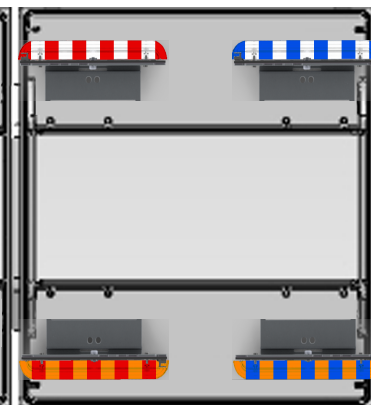

21TR MatriX Options/Upgrades

Cable Hole Exit: Driver's Side Cable Exit (Default)  
 Cable Length: 15' Cable Length (Default)

Solar Panel: No  
 DOT Strip: None

Will this light bar be controlled by Z3S Siren? No

T12RW

T12BW

T12BW

T12BW

TR12CRW

Driver's Side

Passenger's Side

TR12CBW