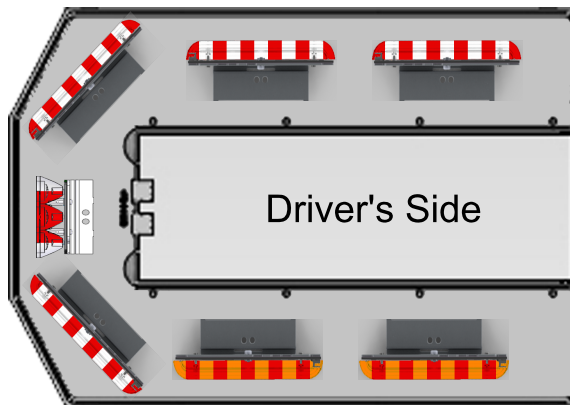

21TR MatriX Options/Upgrades

Cable Hole Exit: Driver's Side Cable Exit (Default)  
 Cable Length: 15' Cable Length (Default)

Solar Panel: No  
 DOT Strip: None

Will this light bar be controlled by Z3S Siren? No

Mounting Kit & Adapter

Mounting Kit Adjustable Mounting Kit  
 Mounting Adapter Order Separately  
 Adapter Bracket Color N/A

↑  
Front

Red

Clear

Blue

T12RW

T12RW

T12RW

T12BW

T12BW

T12BW

TR12CRW

Driver's Side

Passenger's Side

TR12CBW