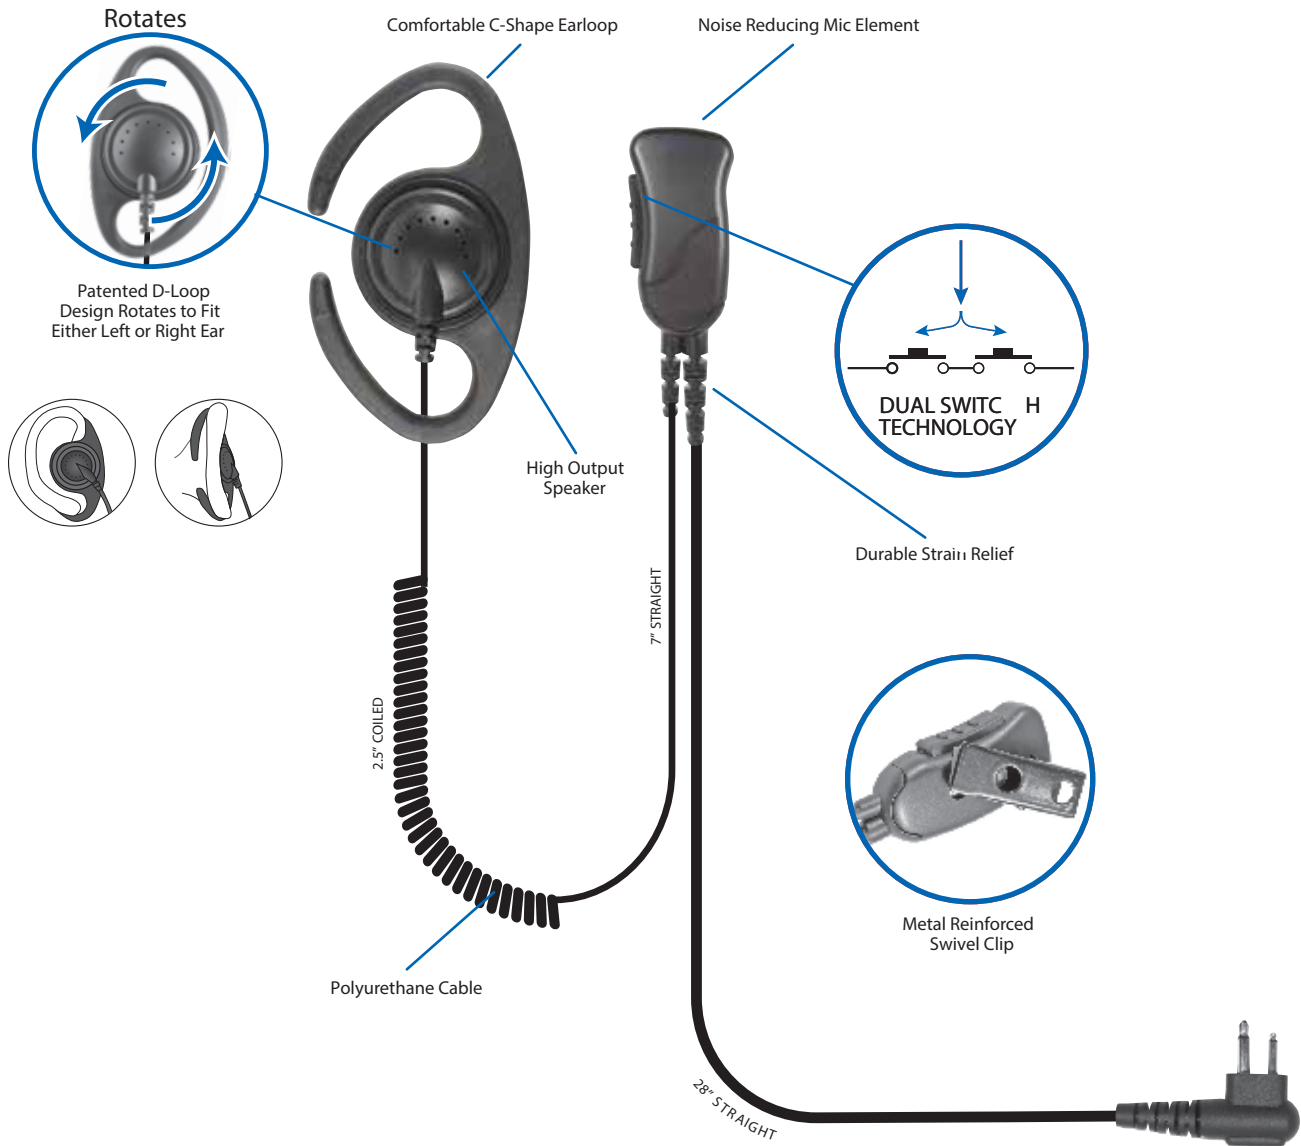

### C-Ring (Adjustable)

CONNECTOR
Simple Pin (1 & 2 pin)
Simple Pin w/screw(s)
Multi Pin

#### FEATURES

- Rugged lapel mic with surveillance style C-Ring earphone
- The C-Ring is a secure yet comfortable style earpiece that provides outstanding receive audio
- The patented swivel earpiece design allows for longer lasting strain relief
- High-quality electret condenser mic element produces excellent transmit audio
- Rugged, polycarbonate housing allows for maximum durability
- A large, metal clip secures the mic/PTT element to the user's lapel or collar
- Conveniently located PTT button for easy use
- Features Dual Switch Technology (DST) for maximum PTT durability