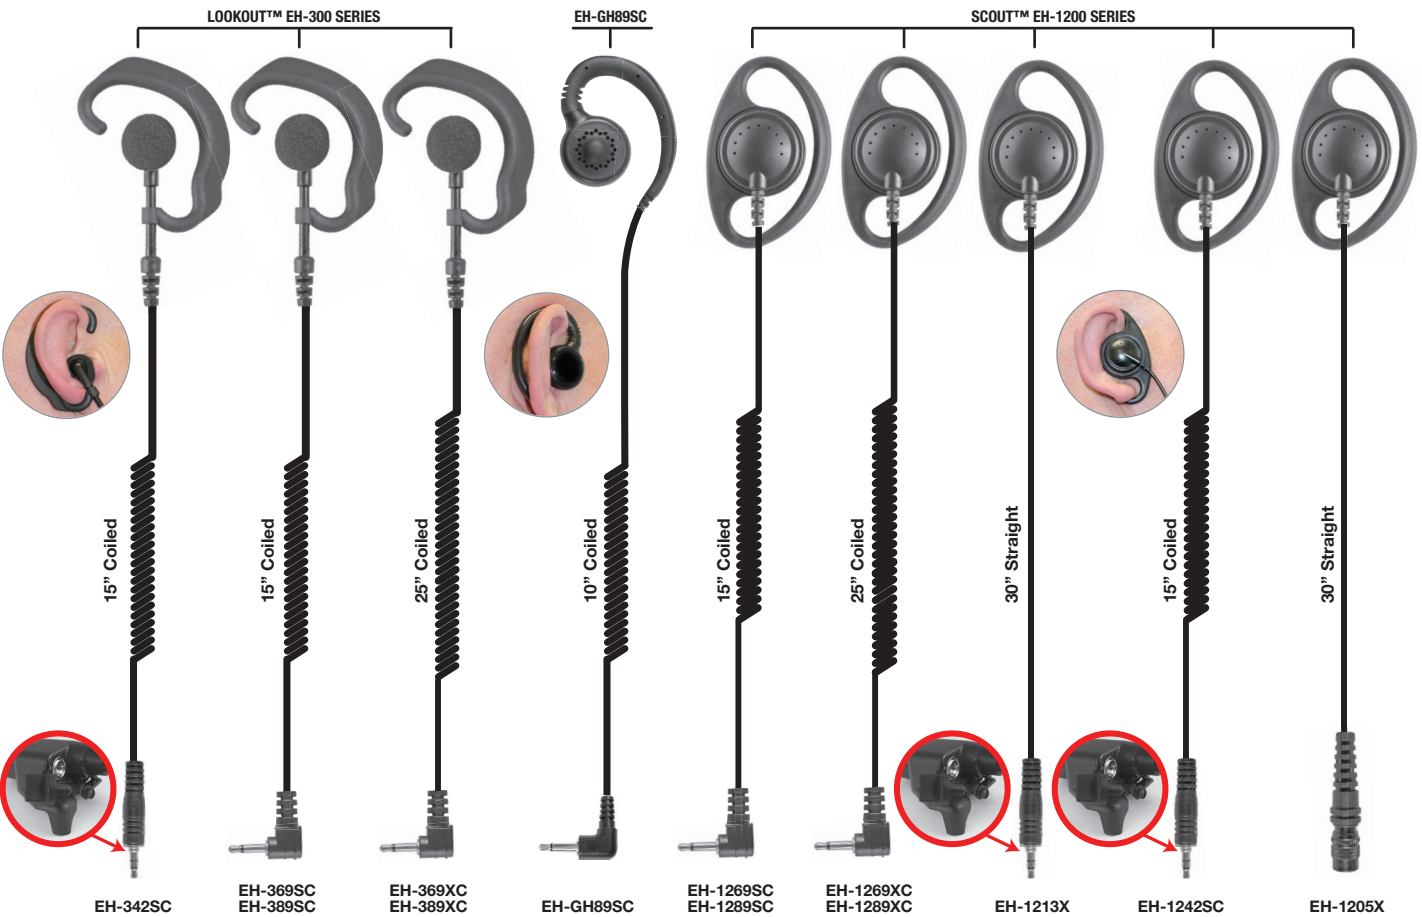

## LOOKOUT™ (EH-300 SERIES), EH-GH89SC, SCOUT™ (EH-1200 SERIES) LISTEN ONLY EARPIECES

Our innovative Listen Only earpieces provide quality and comfort during private communications. All units feature heavy grade industrial jacketed cables and excellent strain relief for maximum life in the field. PRYME provides the option of using Listen Only Earpieces either with your radio (long cable) or your speaker microphone (short cable.) Plug in with PRYME and enjoy the comfort and convenience of private listening.

### LOOKOUT™ EH-300 SERIES

- Low profile, in-line earphone
- Soft earhook holds earphone in place during strenuous activity and is extremely comfortable to wear
- High quality speaker that allows for outstanding receive audio
- Rugged, polycarbonate components for maximum durability
- Polyurethane-jacketed, coiled mic cable
- Available with either 2.5mm or 3.5mm plugs

### EH-GH89SC SERIES

- Comfortable G-Hook style earpiece can be used on either left or right ear
- Large speaker delivers clear, crisp audio
- Speaker can be easily cleaned for comfort or hygiene
- 10" coiled cord when retracted - expands to 20"
- 3.5mm plug

### SCOUT™ EH-1200 SERIES

- Rugged surveillance style D-Ring earphone
- The D-Ring is a secure yet comfortable style earpiece that provides outstanding receive audio
- The patented swivel earpiece design allows for longer lasting strain relief
- Rugged, polycarbonate components for maximum durability
- Available with either 2.5mm or 3.5mm plugs