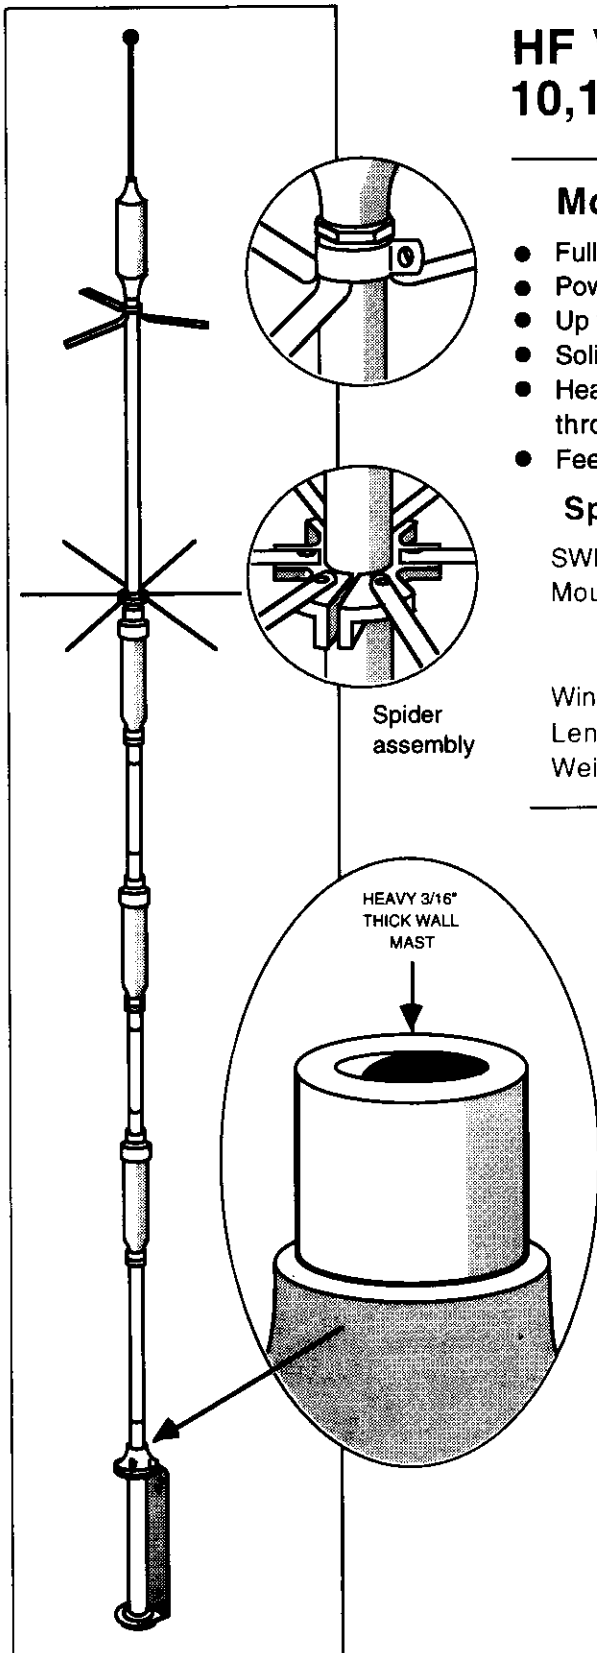

FIVE BAND VERTICAL

HF Vertical Fixed Station 10,15,20,40 and 75 or 80 Meters

Model 5-BTV

- Full band coverage on 10-40 meters (1.6:1 at band edges typical)
- Power capability: full legal limit CW and SSB 1000 Watts
- Up to 100 KHz. bandwidth on 75/80 meters
- Solid one inch fiberglass trap forms for optimum mechanical stability
- Heavy gauge aluminum with stainless steel hardware construction throughout
- Feed with any length 50 ohm coax

Specifications

| | |
|------------|---|
| SWR: | 1.15:1 at resonance |
| Mounting: | Ground mount with or without radials- roof or tower mount with radials Vertical support to 1-3/4" O.D. |
| Wind load: | 29 lbs. at 70 mph. |
| Length: | 25' 1" |
| Weight: | 17 lbs. |