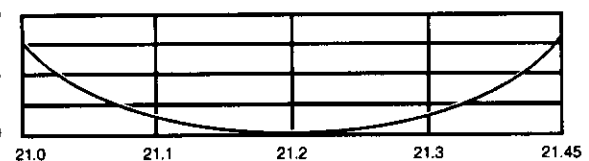

Specifications

| | |
|------------|---|
| SWR: | 1.15:1 at resonance |
| Mounting: | Ground mount with or without radials- roof or tower mount with radials Vertical support to 1-3/4" O.D. |
| Wind load: | 29 lbs. at 70 mph. |
| Length: | 25' 1" |
| Weight: | 17 lbs. |

Bandwidths

40M

20M

15M

10M