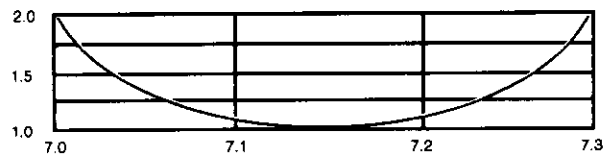

Bandwidths

40M