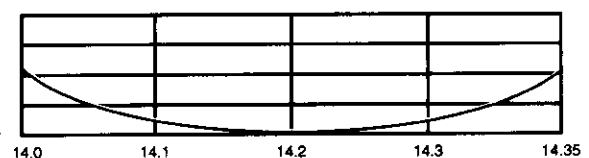

FIVE BAND VERTICAL

HF Vertical Fixed Station 10,15,20,40 and 75 or 80 Meters

Model 5-BTV

- Full band coverage on 10-40 meters (1.6:1 at band edges typical)
- Power capability: full legal limit CW and SSB 1000 Watts
- Up to 100 KHz. bandwidth on 75/80 meters
- Solid one inch fiberglass trap forms for optimum mechanical stability
- Heavy gauge aluminum with stainless steel hardware construction throughout
- Feed with any length 50 ohm coax

Specifications

SWR:	1.15:1 at resonance
Mounting:	Ground mount with or without radials- roof or tower mount with radials Vertical support to 1-3/4" O.D.
Wind load:	29 lbs. at 70 mph.
Length:	25' 1"
Weight:	17 lbs.

Bandwidths

40M

20M

15M

10M