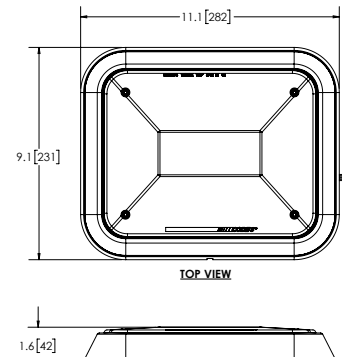

798, 7912, 7922