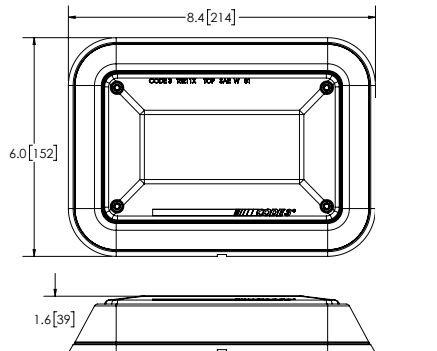

468, 4612 4622