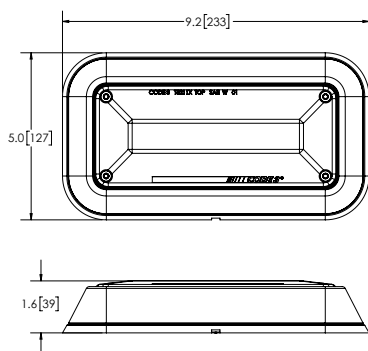

PERIMETER LIGHTING

PRIZM™ II PERIMETER LIGHTS

Directional Warning For Any Fire Or EMS Apparatus

Code 3's Perimeter Lighting offers advanced dual reflector LED technology that provides a brighter signal for superior visibility and safety. The optional multi-color vertically split lightheads provide maximum versatility. The 3" x 7" and 4" x 6" lightheads feature a single row of high output PriZm™ II LEDs. The 9" x 7" lights feature three rows of PriZm™ II lightheads. Features include synchronization between multiple lightheads, easy to install or retrofit, dimming, steady burn, and water resistant seals.

Features and Benefits

- 12 VDC
- Surface mount
- Low Amp Draw
- Dimming
- Synchronization between multiple lighthead assemblies provides a full range of flash capabilities ever required
- Water resistant seals